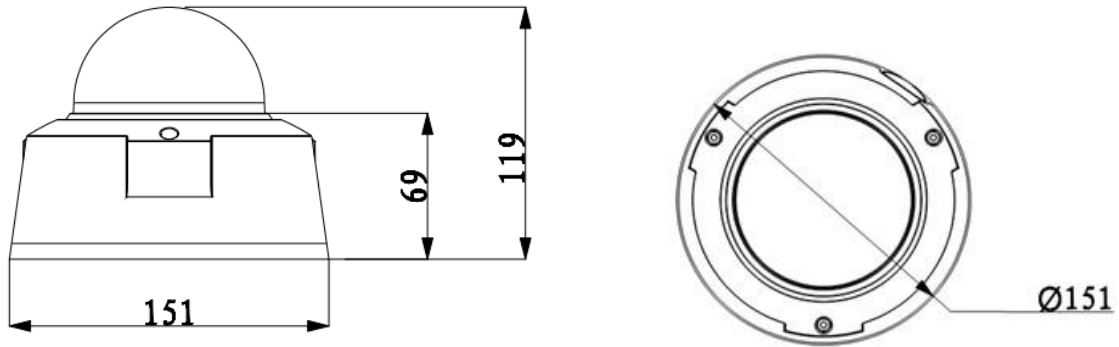

DH-IPC-HDB(W)8301

Dimensions (mm)

Accessories (optional)

PFA100	PFB300S	PFA120	PFB150	PFB151