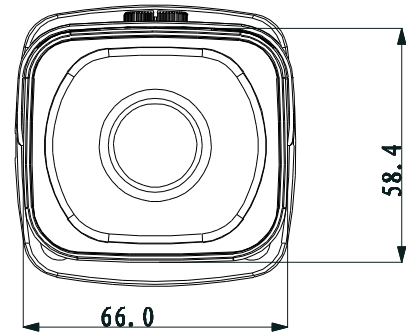

DH-IPC-HFW4300E

Dimensions (mm)

Accessories (optional)

PFA121	PFA152	PFA151

Dahua Technology Co., Ltd. 1187BinAn Road, Binjiang District, Hangzhou, China

Tel: 66956096-09126017817-09107616575

email:imensazaa@gmail.com

www.irandahua.com