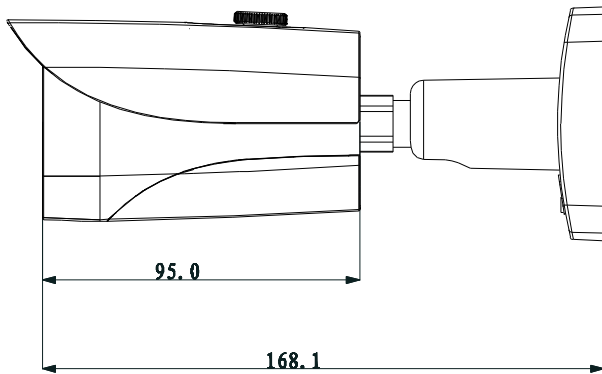

DH-IPC-HFW4300E

Dimensions (mm)

Accessories (optional)

PFA121	PFA152	PFA151

Dahua Technology Co., Ltd. 1187BinAn Road, Binjiang District, Hangzhou, China

Tel: 66956096-09126017817-09107616575

email:imensazaa@gmail.com

www.irandahua.com