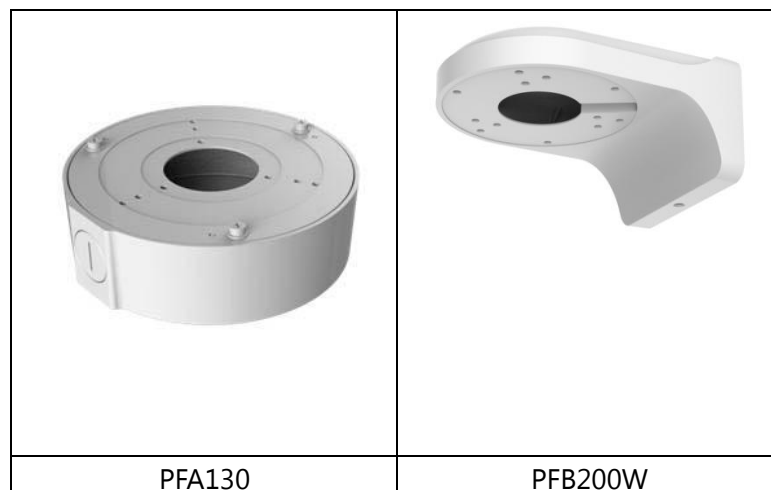

Accessory (optional)