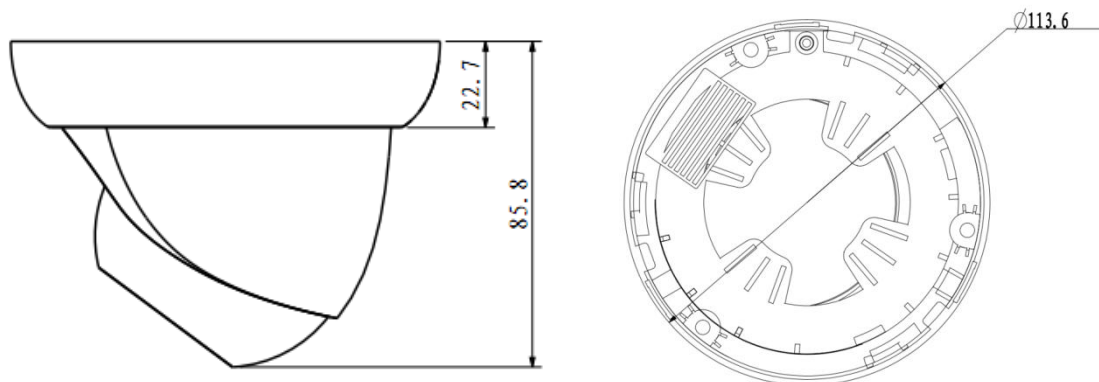

DH-IPC-HDW4300S

Smart Phone	iPhone, iPad, Android, Windows Phone
Auxiliary Interface	
Memory Slot	N/A
RS485	N/A
Alarm	N/A
PIR Sensor Range	N/A
General	
Power Supply	DC12V, PoE (802.3af)
Power Consumption	Max 4W
Working Environment	-20°C~+60°C, Less than 95% RH
Ingress Protection	IP66
Vandal Resistance	N/A
Dimensions	Φ114mm×86mm
Weight	0.29kg

Dimensions (mm)