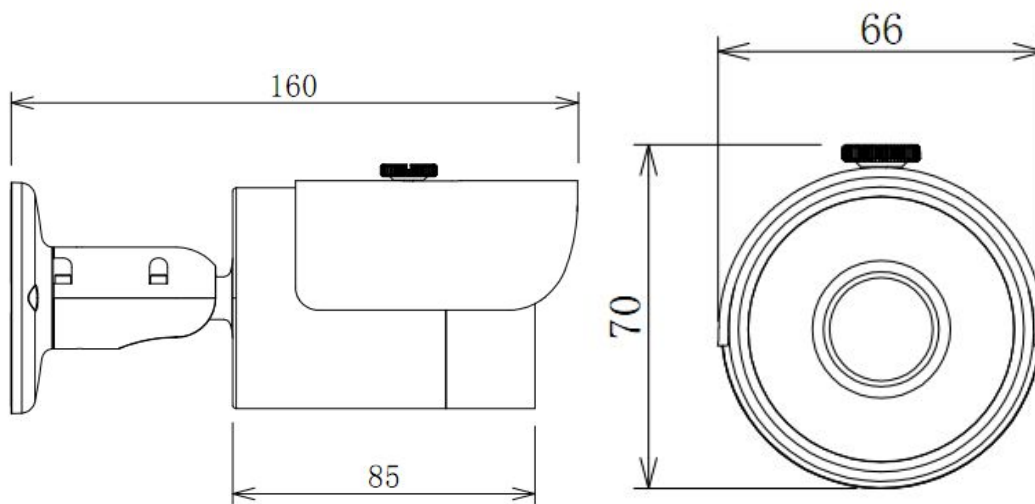

DH-IPC-HFW4200S

Smart Phone	iPhone, iPad, Android, Windows Phone
Auxiliary Interface	
Memory Slot	N/A
RS485	N/A
Alarm	N/A
PIR Sensor Range	N/A
General	
Power Supply	DC12V, PoE (802.3af)
Power Consumption	<6W
Working Environment	-20°C~+60°C, Less than 95% RH
Ingress Protection	IP66
Vandal Resistance	N/A
Dimensions	70mm×66mm×160mm
Weight	0.5kg

Dimensions (mm)