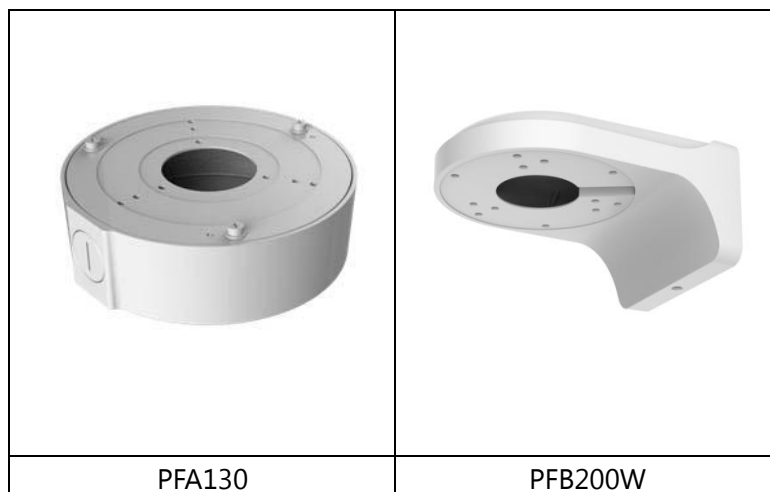

Accessory (optional)