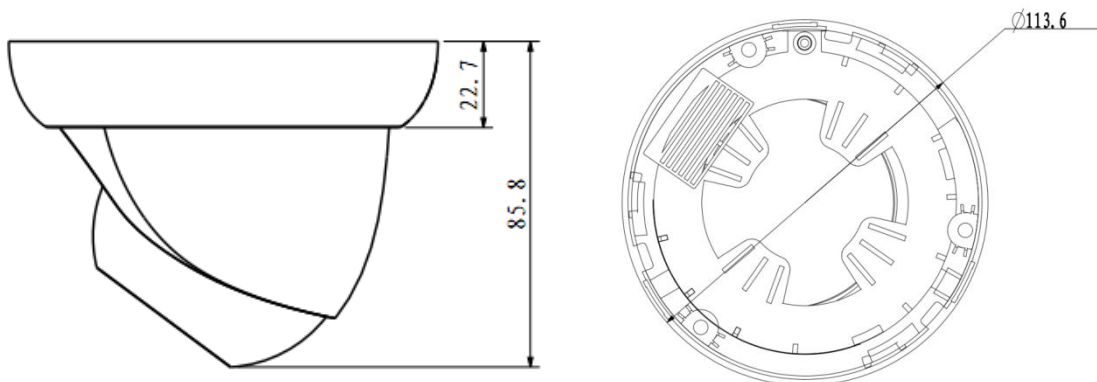

DH-IPC-HDW4200S

Smart Phone	iPhone, iPad, Android, Windows Phone
Auxiliary Interface	
Memory Slot	N/A
RS485	N/A
Alarm	N/A
PIR Sensor Range	N/A
General	
Power Supply	DC12V, PoE (802.3af)
Power Consumption	Max 4W
Working Environment	-20°C~+60°C, Less than 95% RH
Ingress Protection	IP66
Vandal Resistance	N/A
Dimensions	Φ114mm×86mm
Weight	0.29kg

Dimensions (mm)