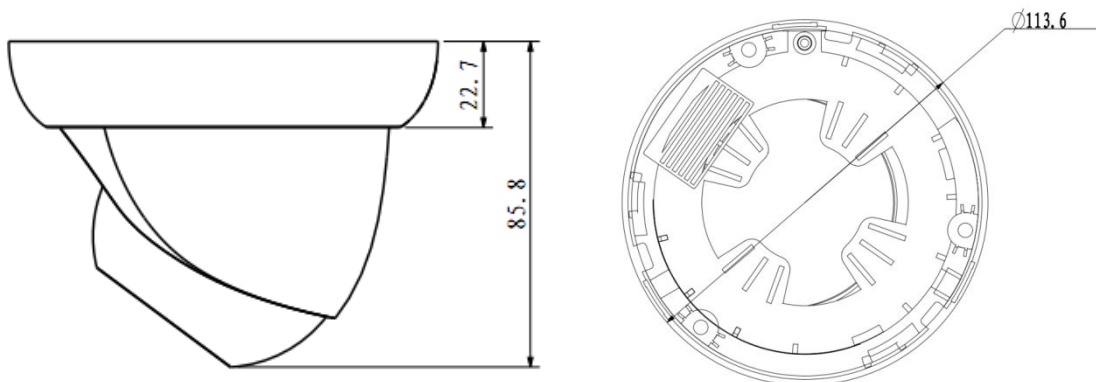

DH-IPC-HDW4100S

Smart Phone	iPhone, iPad, Android, Windows Phone
Auxiliary Interface	
Memory Slot	N/A
RS485	N/A
Alarm	N/A
PIR Sensor Range	N/A
General	
Power Supply	DC12V, PoE (802.3af)
Power Consumption	Max 4W
Working Environment	-20°C~+60°C, Less than 95% RH
Ingress Protection	IP66
Vandal Resistance	N/A
Dimensions	Φ114mm×86mm
Weight	0.29kg

Dimensions (mm)