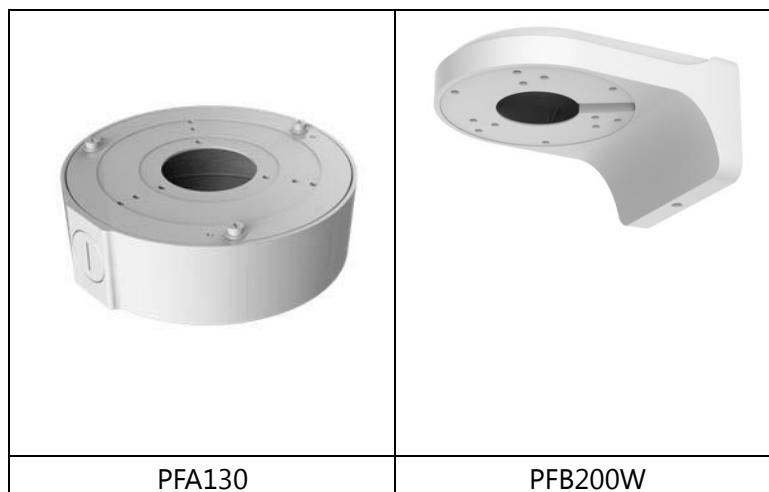

Accessory (optional)