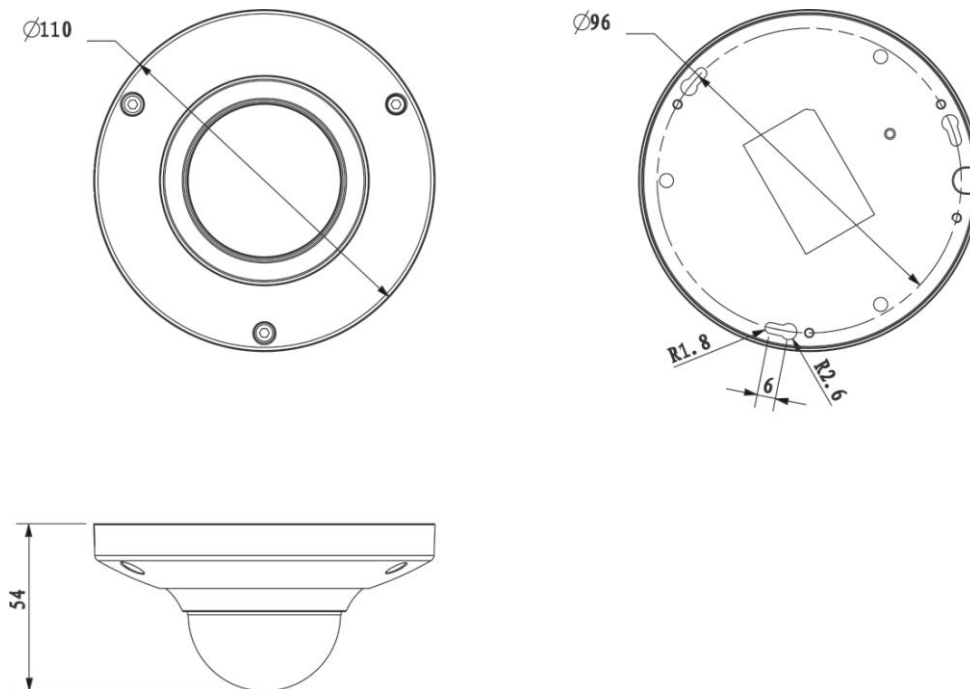

Technical Specifications

Model	DH-IPC-HD1000C	
Camera		
Image Sensor	1/4" 1Megapixel progressive scan CMOS	
Effective Pixels	1280(H)x720(V)	
Scanning System	Progressive	
Electronic Shutter Speed	Auto/Manual 1/3 (4) ~1/10000	
Min. Illumination	0.1Lux/F1.2(color), 0Lux(IR on)	
S/N Ratio	More than 50dB	
Video Output	N/A	
Camera Features		
Max. IR LEDs Length	N/A	
Day/Night	Auto(Electronic) / Color / B/W	
Backlight Compensation	BLC /HLC /DWDR	
White Balance	Auto	
Gain Control	Auto/Manual	
Noise Reduction	3D	
Privacy Masking	Up to 4 areas	
Lens		
Focal Length	3.6mm (2.8mm,6mm optional)	
Max Aperture	F1.8(F2.0/F1.8)	
Focus Control	Manual	
Angle of View	H:55°(69.5°/37°)	
Lens Type	N/A	
Mount Type	Board-in Type	
Video		
Compression	H.264 / MJPEG	
Resolution	720P(1280×720)/ D1(704×576/704×480)/ CIF(352×288/352×240)/	
Frame Rate	Main Stream	720P(1 ~ 25/30fps)
	Sub Stream	D1/CIF(1 ~ 25/30fps)
Bit Rate	H.264: 56K ~ 8192Kbps	
Audio		
Compression	N/A	
Interface	N/A	
Network		
Ethernet	RJ-45 (10/100Base-T)	
Wi-Fi	N/A	
Protocol	IPv4/IPv6, HTTP, HTTPS, SSL, TCP/IP, UDP, UPnP, ICMP, IGMP, SNMP, RTSP, RTP, SMTP, NTP, DHCP, DNS, PPPOE, DDNS, FTP, IP Filter, QoS, Bonjour	
ONVIF	ONVIF ,PSIA,CGI	
Max. User Access	20 users	

DH-IPC-HD1000C

Smart Phone	iPhone, iPad, Android, Windows Phone
Auxiliary Interface	
Memory Slot	N/A
RS485	N/A
Alarm	N/A
PIR Sensor Range	N/A
General	
Power Supply	DC12V, PoE(802.3af)
Power Consumption	<2W
Working Environment	-30°C~+60°C, Less than 95%RH
Ingress Protection	N/A
Vandal Resistance	N/A
Dimensions	Φ110×54mm
Weight	0.25kg

DH-IPC-HD1000C

Dimensions (mm)

Accessories (optional)

PFA131	PFB200W

Dahua Technology Co., Ltd. 1187BinAn Road, Binjiang District, Hangzhou, China
Tel: 66956096-09126017817-09107616575
email:imensazaa@gmail.com
www.irandahua.com