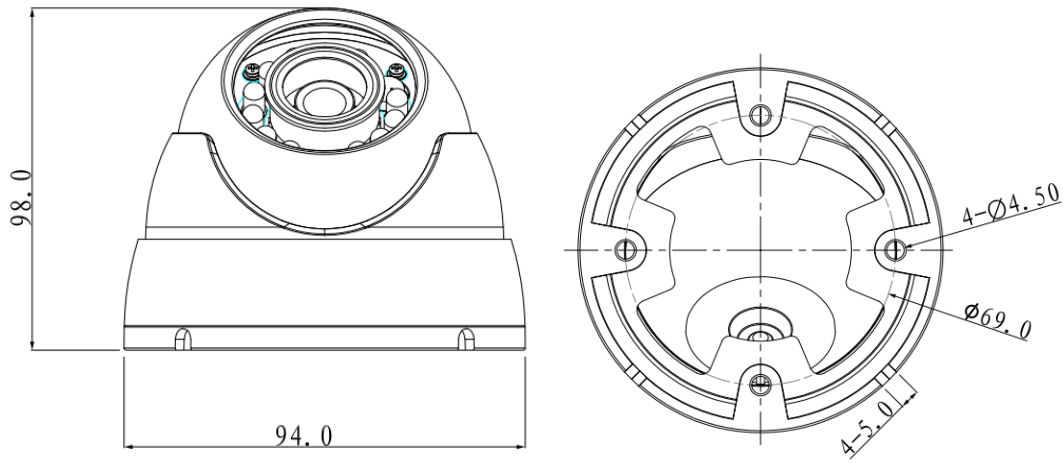

DH-HAC-HDW2200M

2Megapixel 1080P Water-proof IR HDCVI Mini Dome Camera

Features

- 1/3" 2Megapixel CMOS
- 25/30fps@1080P, 25/30/50/60fps@720P
- High speed, long distance real-time transmission
- HD and standard definition switch.
- OSD Menu, control over coaxial cable
- Day/Night(ICR), AWB, AGC, BLC, 3D-DNR,
- 3.6mm fixed lens (2.8mm, 6mm, 8mm optional)
- Max. IR LEDs length 20m, Smart IR
- IP66, DC12V

DH-HAC-HDW2200M

Technical Specifications

Model	DH-HAC-HDW2200MP	DH-HAC-HDW2200MN
Camera		
Image Sensor	1/3" 2Megapixel CMOS	
Effective Pixels	1920(H) x1080(V)	
Electronic Shutter	1/3s~1/100,000s	
Video Frame Rate	1920×1080@25 fps; 1920×1080@30 fps; 1280×720@25 fps; 1280×720@30 fps; 1280×720@50 fps; 1280×720@60 fps	
Synchronization	Internal	
Min. Illumination	0.05Lux@F1.2(AGC ON),0Lux IR on	
Video Output	1-channel BNC HDCVI high definition video output/ CVBS standard definition video output (Can switch)	
Camera Features		
Max. IR LEDs Length	20m, Smart IR	
Day/Night	Auto(ICR) / Color / B/W	
Noise Reduction	3D/2D	
OSD Menu	Support	
Lens		
Focal Length	3.6mm (2.8mm, 6mm, 8mm optional)	
Mount Type	M12	
General		
Power Supply	DC12V±10%	
Power Consumption	Max 6W	
Working Environment	-30°C~+60°C / Less than 95%RH (no condensation)	
Transmission Distance	Over 300m via 75-3 coaxial cable	
Ingress Protection	IP66	
Dimensions	Φ94.0mm x 98mm	
Weight	0.33Kg	

DH-HAC-HDW2200M

Dimensions (mm)

Dahua Technology Co., Ltd. 1187BinAn Road, Binjiang District, Hangzhou, China
Tel: 66956096-09126017817-09107616575
email:imensazaa@gmail.com
www.irandahua.com