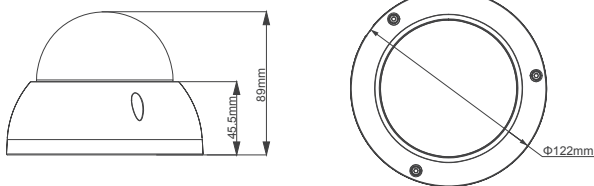

DH-HAC-HDBW2120R-VF

1.4Megapixel 720P Vandal-proof IR HDCVI Dome Camera

Features

- 1/3" 1.4Megapixel CMOS
- 25/30/50/60fps@720P
- High speed, long distance real-time transmission
- HD and standard definition switchable
- OSD Menu, control over coaxial cable
- Day/Night(ICR), AWB, AGC, BLC, 3D-DNR
- 2.7~12mm vari-focal lens
- Max. IR LEDs length 30m, Smart IR
- IP66, IK10, DC12V

Dimensions(mm)

Technical Specifications

Model	DH-HAC-HDBW2120RP-VF	DH-HAC-HDBW2120RN-VF
Camera		
Image Sensor	1/3" 1.4Megapixel CMOS	
Effective Pixels	1305(H)×1049(V)	
Electronic Shutter	1/3s~1/100,000s	
Video Frame Rate	25/50fps@720P	30/60fps@720P
Synchronization	Internal	
Min. Illumination	0.01Lux@F1.2(AGC ON), 0Lux IR on	
Video Output	1-channel BNC HDCVI high definition video output/ CVBS standard definition video output (Can switch)	
Camera Features		
Max. IR LEDs Length	30m, Smart IR	
Day/Night	Auto(ICR) / Color / B/W	
Noise Reduction	2D/3D	
OSD Menu	Support	
Lens		
Focal Length	2.7~12mm	
Lens Type	Manual / Fixed Iris	
Mount Type	Φ14	
General		
Power Supply	DC12V±10%	
Power Consumption	Max 5W	
Working Environment	-30°C~+60°C / Less than 95%RH (no condensation)	
Transmission Distance	Over 500m via 75-3 coaxial cable	
Ingress Protection	IP66 & IK10	
Dimensions	Φ122mm×89mm	
Weight	0.45kg	