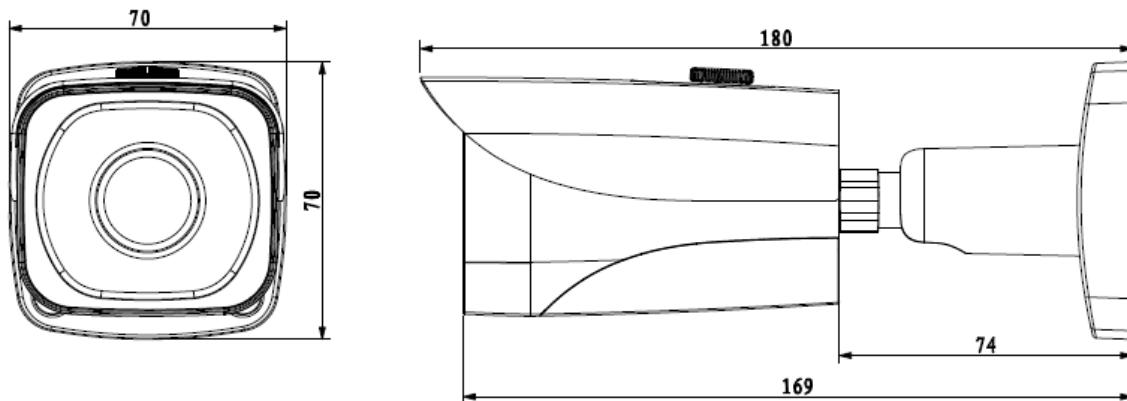

DH-IPC-HFW4221E

Dimensions (mm)

Accessories (optional)

PFA121	PFA152	PFA151

Dahua Technology Co., Ltd.

1199 BinAn Road, Binjiang District, Hangzhou, China

Tel: +86-571-87688883

Fax: +86-571-87688815

Email: overseas@dahuatech.com

www.dahuasecurity.com

*Design and specifications are subject to change without notice.

© 2015 Dahua Technology Co., Ltd.