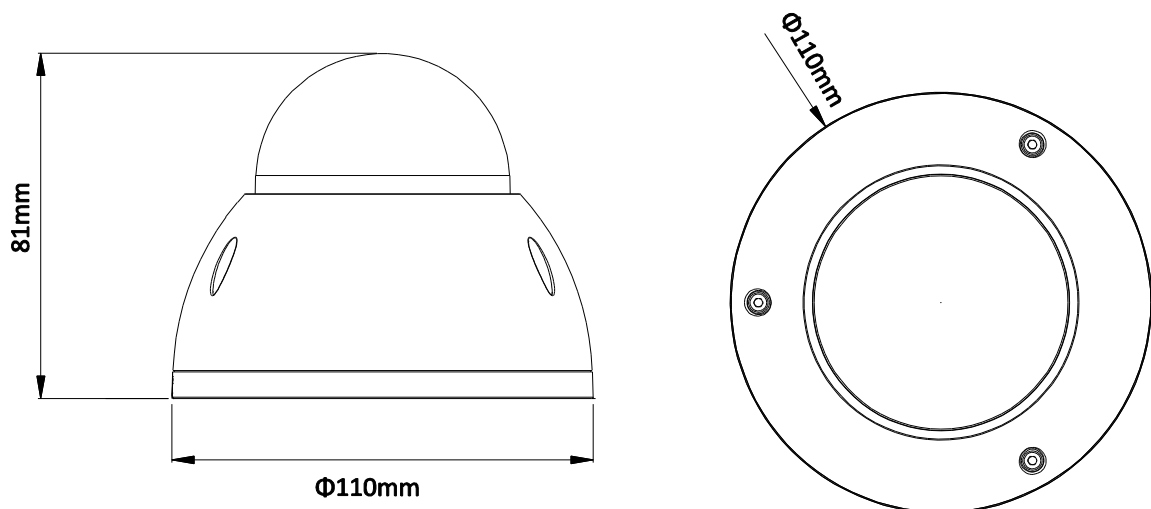

DH-IPC-HDBW4120E(-AS)

	Face detect
Network	
Ethernet	RJ-45 (10/100Base-T)
Wi-Fi	N/A
Protocol	IPv4/IPv6, HTTP, HTTPS, SSL, TCP/IP, UDP, UPnP, ICMP, IGMP, SNMP, RTSP, RTP, SMTP, NTP, DHCP, DNS, PPPOE, DDNS, FTP, IP Filter, QoS, Bonjour, 802.1x
Compatibility	ONVIF PSIA CGI
Max. User Access	20 users
Smart Phone	iPhone, iPad, Android, Windows Phone
Auxiliary Interface	
Memory Slot	Micro SD Max 128GB(only for -AS)
RS485	N/A
Alarm	1/1 channel In/Out(only for -AS)
PIR Sensor Range	N/A
General	
Power Supply	DC12V, PoE (802.3af)
Power Consumption	<4W
Working Environment	-30°C~+60°C, Less than 95% RH
Ingress Protection	IP67
Vandal Resistance	IK10
Dimensions	Φ110mm×81mm
Weight	0.33kg(with package 0.47kg)

Dimensions (mm)