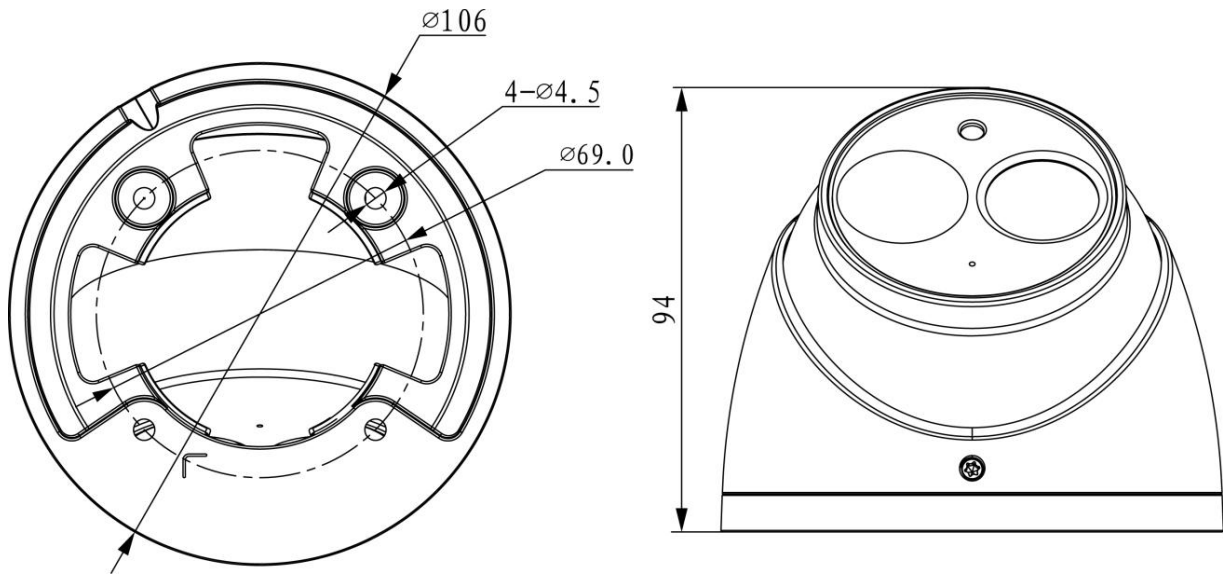

## DH-IPC-HDW4220EM(-AS)

	Face detect
<b>Network</b>	
Ethernet	RJ-45 (10/100Base-T)
Wi-Fi	N/A
Protocol	IPv4/IPv6, HTTP, HTTPS, SSL, TCP/IP, UDP, UPnP, ICMP, IGMP, SNMP, RTSP, RTP, SMTP, NTP, DHCP, DNS, PPPOE, DDNS, FTP, IP Filter, QoS, Bonjour, 802.1x
Compatibility	ONVIF,PSIA,CGI
Max. User Access	20 users
Smart Phone	iPhone, iPad, Android, Windows Phone
<b>Auxiliary Interface</b>	
Memory Slot	Micro SD Max 128GB(only for -AS)
RS485	N/A
Alarm	N/A
PIR Sensor Range	N/A
<b>General</b>	
Power Supply	DC12V, PoE (802.3af)
Power Consumption	Max 3.7W
Working Environment	-30°C~+60°C, Less than 95% RH
Ingress Protection	IP67
Vandal Resistance	N/A
Dimensions	Φ 106mm×94mm
Weight	0.47kg(0.65kg with package)

## Dimensions (mm)