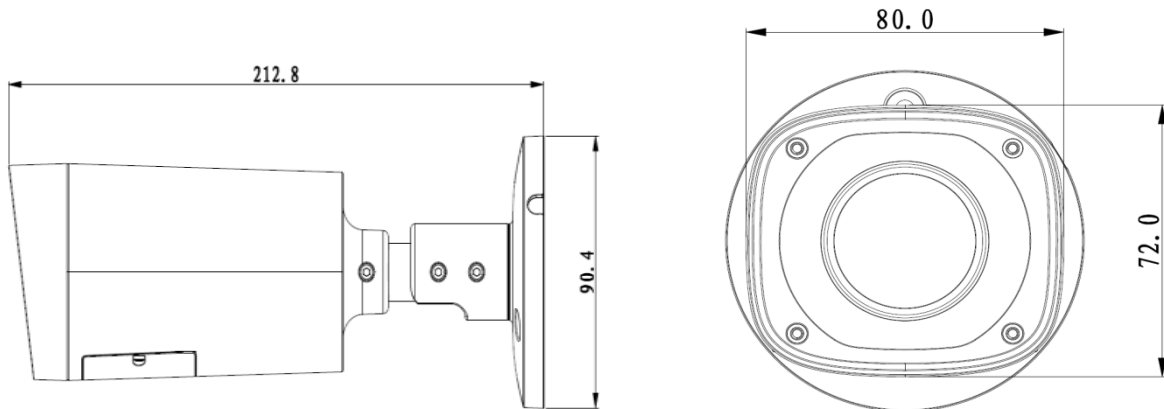

DH-IPC-HFW2120R-ZS/VFS-IRE6

Dimensions (mm)

Accessory (optional)

PFA122	PFA152	PFA151

Dahua Technology Co., Ltd. 1187BinAn Road, Binjiang District, Hangzhou, China
Tel: 66956096-09126017817-09107616575
email:imensazaa@gmail.com
www.irandahua.com