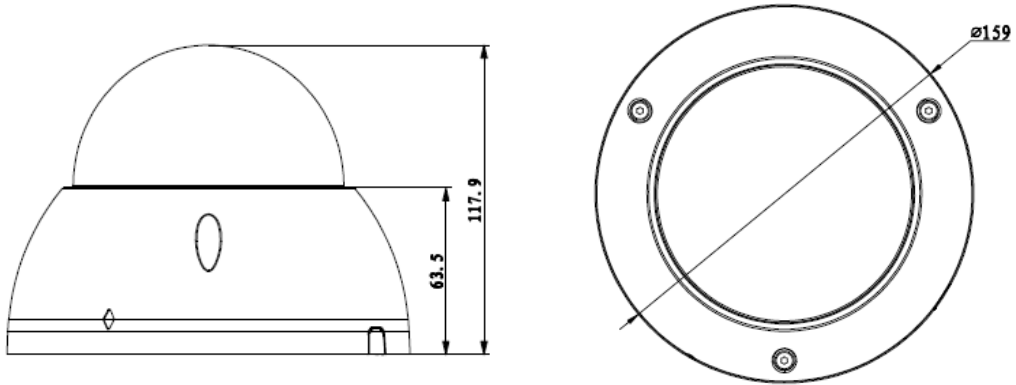

## Technical Specifications

<b>Model</b>	<b>DH-IPC-HDBW5221E-Z</b>	
<b>Camera</b>		
Image Sensor	1/2.7" 2Megapixel progressive scan CMOS	
Effective Pixels	1920(H) x 1080(V)	
Scanning System	Progressive	
Electronic Shutter Speed	Auto/Manual, 1/3(4)~1/100000s	
Min. Illumination	0.01Lux/F1.4(Color); 0Lux/F1.4(IR on)	
S/N Ratio	More than 50dB	
Video Output	1 port	
<b>Camera Features</b>		
Max. IR LEDs Length	50m	
Day/Night	Auto(ICR) / Color / B/W	
Backlight Compensation	BLC / HLC /WDR(120dB)	
White Balance	Auto/Sunny/Night/Outdoor/Customized	
Gain Control	Auto/Manual	
Noise Reduction	3D	
Privacy Masking	Up to 4 areas	
<b>Lens</b>		
Focal Length	2.7mm~12mm	
Max Aperture	F1.4	
Focus Control	Motorized	
Angle of View	H: 99°~34°	
Lens Type	Motorized/ Auto Iris(DC)	
Mount Type	Board-in Type	
<b>Video</b>		
Compression	H.264/H.264H/H.264B/MJPEG	
Resolution	1080P(1920x1080)/1.3M(1280x960)/720P(1280x720)/D1(704x576 /704x480)/CIF(352x288/352x240)	
Frame Rate	Main Stream	1080P/720P(1 ~ 25/30fps)
	Sub Stream	D1/CIF(1 ~ 25/30fps)
	Third Stream	720P(1 ~ 13/4fps)
Bit Rate	H.264: 32K ~ 10Mbps	
Corridor Mode	Support	
<b>Audio</b>		
Compression	G.711a/ G.711u/ AAC	
Interface	1/1 channel In/Out	
<b>Smart Function</b>		
Smart detection	Tripwire	
	Intrusion	
	Abandoned/Missing	
	Scene Change	

## Dimensions (mm)