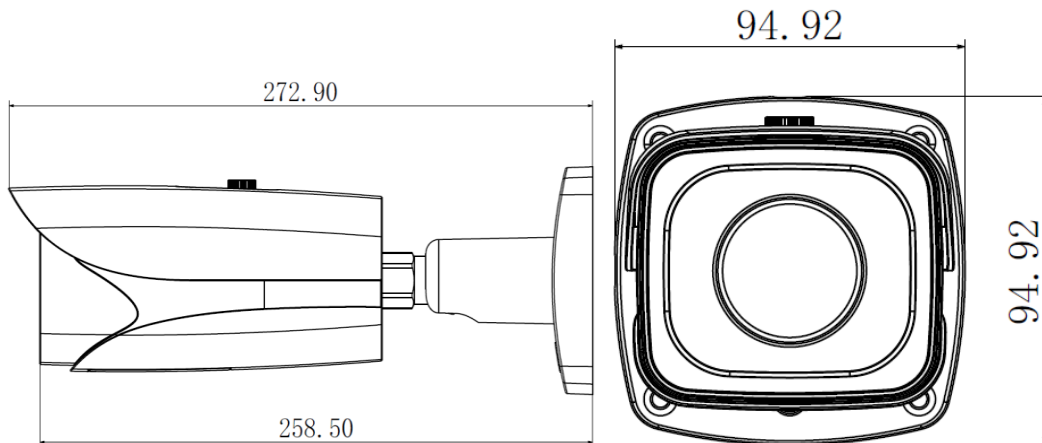

## Technical Specifications

<b>Model</b>	<b>DH-IPC-HFW5221E-Z-V</b>
<b>Camera</b>	
Image Sensor	1/2.7" 2Megapixel progressive scan WDR Sensor
Effective Pixels	1920(H) x 1080(V)
Scanning System	Progressive
Electronic Shutter Speed	Auto/Manual, 1/3(4)~1/100000s
Min. Illumination	0.01Lux/F1.4(Color); 0Lux/F1.4(IR on)
S/N Ratio	More than 50dB
Video Output	1 port (SDTV-Composite Video)
<b>Camera Features</b>	
Max. IR LEDs Length	50m
Day/Night	Auto(ICR) / Color / B/W
Backlight Compensation	BLC / HLC / WDR(120dB)
Image Setting	Compression, Brightness, Contrast, Mirroring, Sharpness, AWB, AES, AGC, BLC, Day/Night mode, WDR, Privacy Masking, Sunny/Night/Outdoor/Customized mode, HLC.
Wide Dynamic Range	120dB WDR
White Balance	Auto/Sunny/Night/Outdoor/Customized
Gain Control	Auto/Manual
Noise Reduction	3D
Privacy Masking	Up to 4 areas
<b>Lens</b>	
Focal Length	2.7mm~12mm Varifocal Motorized
Max Aperture	F1.4
Focus Control	Motorized
Angle of View	H: 99°~34°
Lens Type	Motorized/ Auto Iris(DC)
Mount Type	Board-in Type
<b>Video</b>	
Compression	H.264/H.264H/H.264B/MJPEG
Resolution	1080P(1920x1080)/1.3M(1280x960)/720P(1280x720)/D1(704x576 /704x480)/CIF(352x288/352x240)
Multistream	Triple Streaming (3 Independent Streams)
Frame Rate	1080P/720P(1 ~ 25/30fps)
Bit Rate	H.264: 32K bps~ 10Mbps
<b>Audio</b>	
Compression	G.711a/ G.711u/ AAC
Interface	1/1 channel In/Out
<b>Smart Function</b>	
Smart detection	Tripwire
	Intrusion
	Abandoned/Missing

## Dimensions (mm)