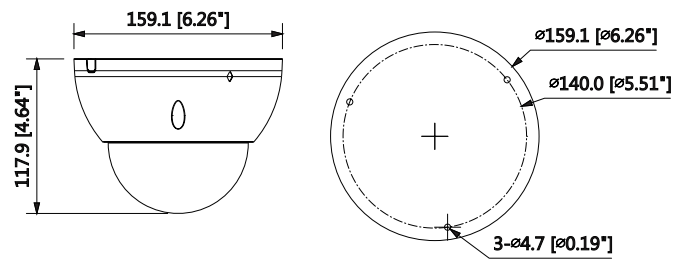

Environmental

Operating Conditions	-40° C ~ +60° C (-40° F ~ +140° F) / Less than 95% RH
Storage Conditions	-40° C ~ +60° C (-40° F ~ +140° F) / Less than 95% RH
Ingress Protection	IP67
Vandal Resistance	IK10

Construction

Casing	Metal
Dimensions	Φ159.1mm×117.9mm(Φ6.26"×4.64")
Net Weight	0.96kg(2.12lb)
Gross Weight	1.75 kg(3.56lb)

Ordering Information

Type	Part Number	Description
2MP camera	DH-IPC-HDBW8232EP-Z	2MP Starlight IR Dome Network Camera,PAL
	DH-IPC-HDBW8232EN-Z	2MP Starlight IR Dome Network Camera,NTSC
	IPC-HDBW8232EP-Z	2MP Starlight IR Dome Network Camera,PAL
	IPC-HDBW8232EN-Z	2MP Starlight IR Dome Network Camera,NTSC
Accessories (included)	PFA138	Junction Box
Accessories (optional)	PFB302S	Wall mount
	PFB201C	In-ceiling mount
	PFB300C	Ceiling mount
	PFA152	Pole mount
	PFA101	Mount adapter

Accessories

Optional:

In-ceiling Mount	Junction Mount	Pole Mount
PFB201C	PFA138	PFA101 + PFB302S + PFA152
Ceiling Mount	Wall Mount	
PFA101 + PFB300C	PFA101 + PFB302S	

Dimensions (mm/inch)

Dahua Technology Co., Ltd. 1187BinAn Road, Binjiang District, Hangzhou, China
Tel: 66956096-09126017817-09107616575
email:imensazaa@gmail.com
www.irandahua.com