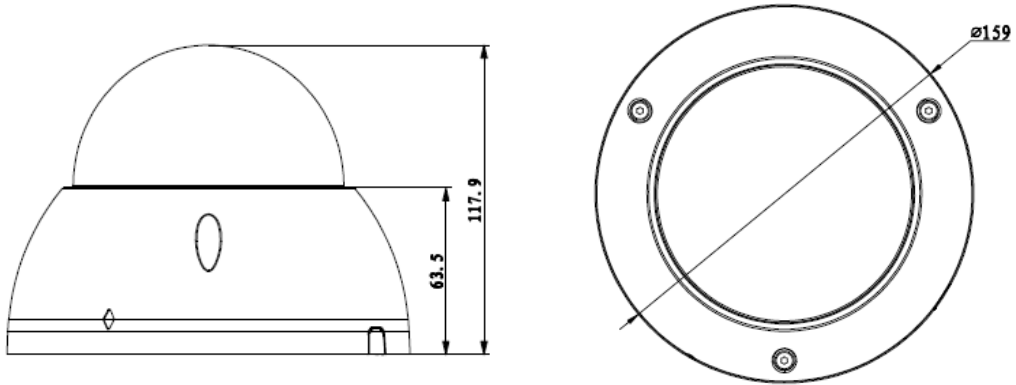

DH-IPC-HDBW8231E-Z

Dimensions (mm)

Accessory (optional)

PFA101	PFB302S	PFA152
PFA138	PFB201C	PFB300C