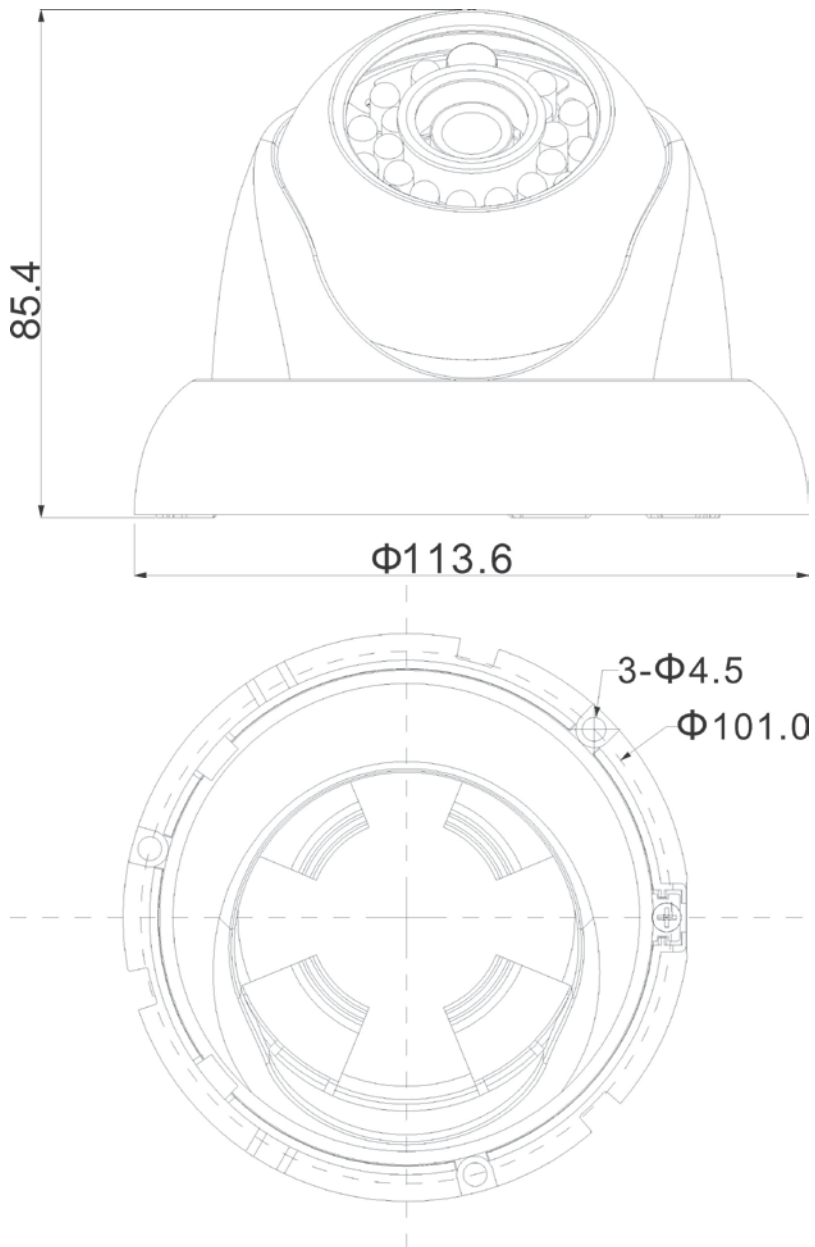

DH-CA-DW181E

Dimensions (mm)

Dahua Technology Co., Ltd. 1187BinAn Road, Binjiang District, Hangzhou, China
Tel: 66956096-09126017817-09107616575
email:imensazaa@gmail.com
www.irandahua.com