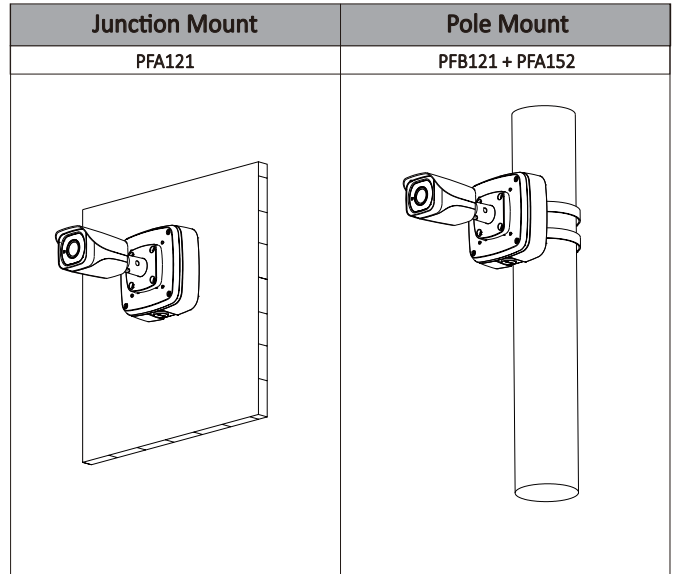

Construction

Casing	Metal
Dimensions	273.2mm×95.0mm×96.4mm (10.76"×3.74"×3.79")
Net Weight	1.07Kg (2.36lb)
Gross Weight	1.4Kg (3.09lb)

Ordering Information

Type	Part Number	Description
4MP camera	DH-IPC-HFW5431EP-Z	4MP WDR IR Bullet Network Camera,WDR,PAL
	DH-IPC-HFW5431EN-Z	4MP WDR IR Bullet Network Camera,WDR,NTSC
	IPC-HFW5431EP-Z	4MP WDR IR Bullet Network Camera,WDR,PAL
	IPC-HFW5431EN-Z	4MP WDR IR Bullet Network Camera,WDR,NTSC
Accessories (optional)	PFA121	Junction box
	PFA152	Pole Mount

Accessories

Optional:

PFA121
Junction box

PFA152
Pole Mount

Dimensions (mm/inch)