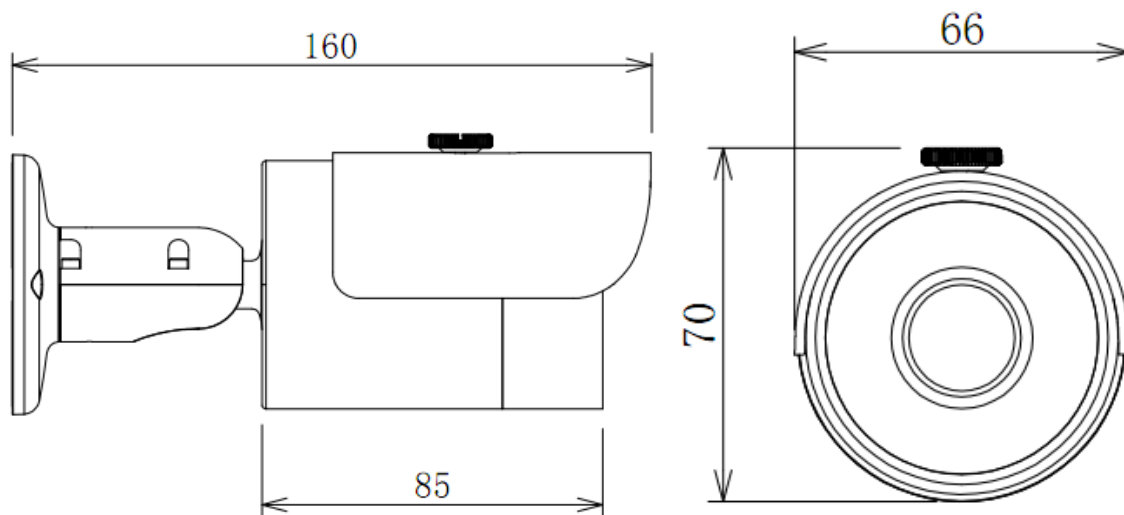

DH-IPC-HFW4300S

Technical Specifications

Model	DH-IPC-HFW4300S	
Camera		
Image Sensor	1/3" 3Megapixel progressive scan CMOS	
Effective Pixels	2052(H)x1536(V)	
Scanning System	Progressive	
Electronic Shutter Speed	Auto/Manual, 1/3(4)~1/10000s	
Min. Illumination	0.01Lux/F1.2 (Color), 0.005Lux/F1.2(B/W); 0Lux/F1.2(IR on)	
S/N Ratio	More than 50dB	
Video Output	N/A	
Camera Features		
Max. IR LEDs Length	30m	
Day/Night	Auto(ICR)/Color/B/W	
Backlight Compensation	BLC / HLC / DWDR	
White Balance	Auto/Manual	
Gain Control	Auto/Manual	
Noise Reduction	3D	
Privacy Masking	Up to 4 areas	
Lens		
Focal Length	3.6mm (6mm,8mm optional)	
Max Aperture	F1.8(F1.6/F1.6)	
Focus Control	Manual	
Angle of View	H:72.5°(44°/33.2°)	
Lens Type	Fixed lens	
Mount Type	Board-in Type	
Video		
Compression	H.264/ MJPEG	
Resolution	3.0M(2048×1536)/1080P(1920×1080) / 720P(1280×720) / D1(704×576/704×480) /CIF(352×288/352×240)	
Frame Rate	Main Stream	3M(1~20fps)/1080P/720P(1 ~ 25/30fps)
	Sub Stream	D1/CIF(1 ~ 25/30fps)
Bit Rate	H.264: 32K ~ 8192Kbps	
Audio		
Compression	N/A	
Interface	N/A	
Network		
Ethernet	RJ-45 (10/100Base-T)	
Wi-Fi	N/A	
Protocol	IPv4/IPv6, HTTP, HTTPS, SSL, TCP/IP, UDP, UPnP, ICMP, IGMP, SNMP, RTSP, RTP, SMTP, NTP, DHCP, DNS, PPPOE, DDNS, FTP, IP Filter, QoS, Bonjour	
ONVIF	ONVIF Profile S	
Max. User Access	20 users	

DH-IPC-HFW4300S

Smart Phone	iPhone, iPad, Android, Windows Phone
Auxiliary Interface	
Memory Slot	N/A
RS485	N/A
Alarm	N/A
PIR Sensor Range	N/A
General	
Power Supply	DC12V, PoE (802.3af)
Power Consumption	<6W
Working Environment	-20°C~+60°C, Less than 95% RH
Ingress Protection	IP66
Vandal Resistance	N/A
Dimensions	70mm×66mm×160mm
Weight	0.5kg

Dimensions (mm)

Accessories(optional)

DH-IPC-HFW4300S

Dahua Technology Co., Ltd. 1187BinAn Road, Binjiang District, Hangzhou, China

Tel: 66956096-09126017817-09107616575

email:imensazaa@gmail.com

www.irandahua.com