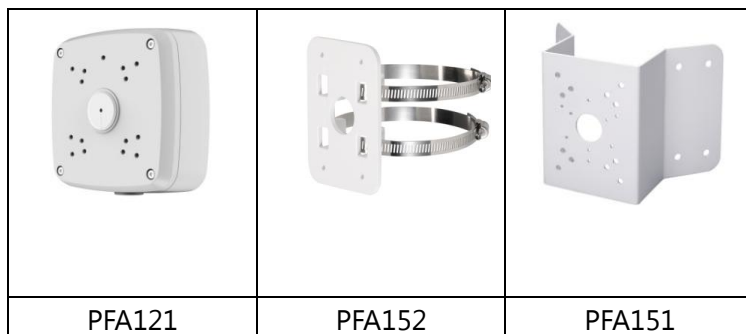

Accessories (optional)

Dahua Technology Co., Ltd. 1187BinAn Road, Binjiang District, Hangzhou, China
Tel: 66956096-09126017817-09107616575
email: imensazaa@gmail.com
www.irandahua.com