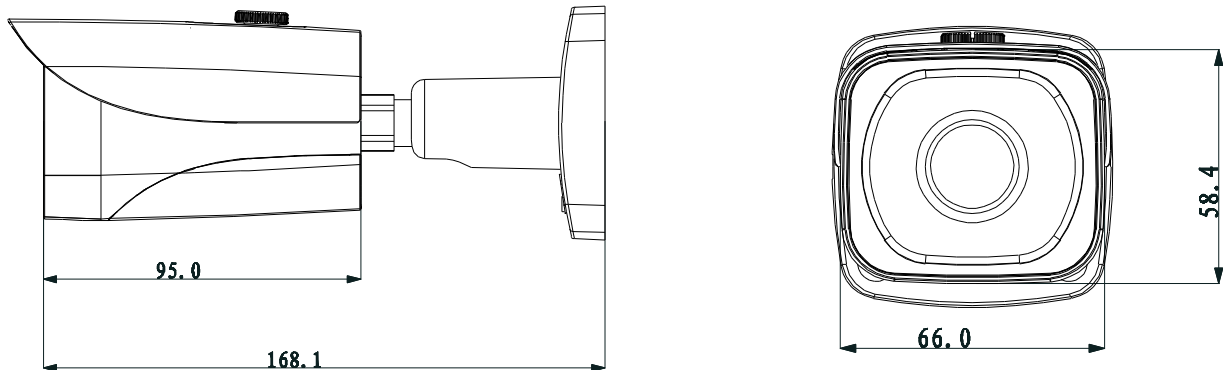

DH-IPC-HFW4100E

Dimensions (mm)