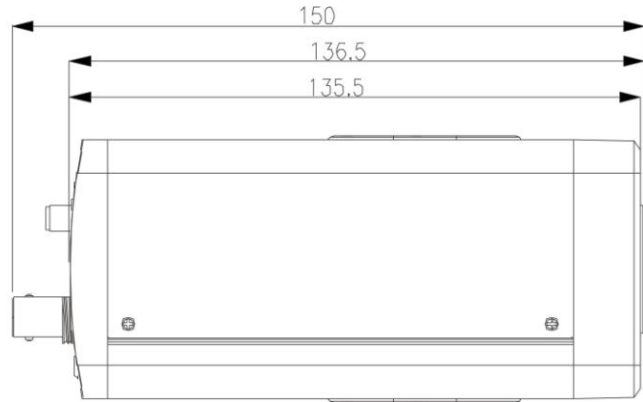

DH-IPC-HF5100

Technical Specifications

Model	IPC-HF5100	
Camera		
Image Sensor	1/3" 1.3Megapixel progressive scan CMOS	
Effective Pixels	1280(H)x960(V)	
Scanning System	Progressive	
Electronic Shutter Speed	Auto/Manual,1/3(4)~1/10000s	
Min. Illumination	Color: 0. 01LUX/F1.2, B/W: 0.005LUX/F1.2	
S/N Ratio	More than 50dB	
Video Output	1 channel, BNC(1.0Vp-p, 75Ω)	
Camera Features		
Day/Night	Auto(ICR) / Color / B/W	
Backlight Compensation	BLC / HLC / DWDR	
White Balance	Auto	
Gain Control	Auto/Manual	
Noise Reduction	3D	
Privacy Masking	Up to 4 areas	
Lens		
Lens Type	C/CS	
Video		
Compression	H.264 / MJPEG	
Resolution	1.3M(1280×960)/ 720P(1280×720)/ D1(704×576/704×480)/ CIF(352×288/352×240)	
Frame Rate	Main Stream	1.3M/720P(1 ~ 25/30fps)
	Sub Stream	D1/CIF(1 ~ 25/30fps)
Bit Rate	H.264: 32K ~ 8192Kbps	
Audio		
Compression	G.711a / G.711u/ PCM	
Interface	1/1 channel In/Out	
Network		
Ethernet	RJ-45 (10/100Base-T)	
Protocol	IPv4/IPv6, HTTP, HTTPS, SSL, TCP/IP, UDP, UPnP, ICMP, IGMP, SNMP, RTSP, RTP, SMTP, NTP, DHCP, DNS, PPPOE, DDNS, FTP, IP Filter, QoS, Bonjour	
ONVIF	ONVIF Profile S	
Max. User Access	10 users	
Smart Phone	iPhone, iPad, Android, Windows Phone	
Auxiliary Interface		
Memory Slot	Micro SD, Max 64GB	
RS485	1	
Alarm	1/1 channel In/Out	
General		
Power Supply	DC12V/AC24V, PoE(802.3af)	

DH-IPC-HF5100

Power Consumption	≤3W
Working Environment	-10°C~+60°C, ≤90%
Dimensions(W× D × H)	70mm×63.2mm×149.5mm
Weight	650g

Dimensions (mm)

Accessories (optional)

Dahua Technology Co., Ltd. 1187BinAn Road, Binjiang District, Hangzhou, China
Tel: 66956096-09126017817-09107616575
email:imensazaa@gmail.com
www.irandahua.com