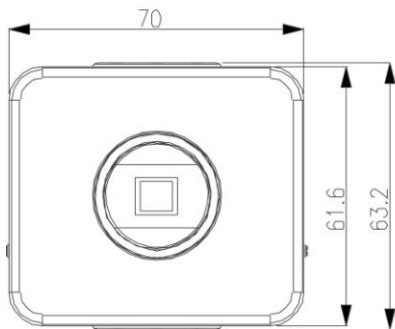

DH-IPC-HF5100

Technical Specifications

Model	IPC-HF5100	
Camera		
Image Sensor	1/3" 1.3Megapixel progressive scan CMOS	
Effective Pixels	1280(H)x960(V)	
Scanning System	Progressive	
Electronic Shutter Speed	Auto/Manual,1/3(4)~1/10000s	
Min. Illumination	Color: 0. 01LUX/F1.2, B/W: 0.005LUX/F1.2	
S/N Ratio	More than 50dB	
Video Output	1 channel, BNC(1.0Vp-p, 75Ω)	
Camera Features		
Day/Night	Auto(ICR) / Color / B/W	
Backlight Compensation	BLC / HLC / DWDR	
White Balance	Auto	
Gain Control	Auto/Manual	
Noise Reduction	3D	
Privacy Masking	Up to 4 areas	
Lens		
Lens Type	C/CS	
Video		
Compression	H.264 / MJPEG	
Resolution	1.3M(1280×960)/ 720P(1280×720)/ D1(704×576/704×480)/ CIF(352×288/352×240)	
Frame Rate	Main Stream	1.3M/720P(1 ~ 25/30fps)
	Sub Stream	D1/CIF(1 ~ 25/30fps)
Bit Rate	H.264: 32K ~ 8192Kbps	
Audio		
Compression	G.711a / G.711u/ PCM	
Interface	1/1 channel In/Out	
Network		
Ethernet	RJ-45 (10/100Base-T)	
Protocol	IPv4/IPv6, HTTP, HTTPS, SSL, TCP/IP, UDP, UPnP, ICMP, IGMP, SNMP, RTSP, RTP, SMTP, NTP, DHCP, DNS, PPPOE, DDNS, FTP, IP Filter, QoS, Bonjour	
ONVIF	ONVIF Profile S	
Max. User Access	10 users	
Smart Phone	iPhone, iPad, Android, Windows Phone	
Auxiliary Interface		
Memory Slot	Micro SD, Max 64GB	
RS485	1	
Alarm	1/1 channel In/Out	
General		
Power Supply	DC12V/AC24V, PoE(802.3af)	

DH-IPC-HF5100

Power Consumption	≤3W
Working Environment	-10°C~+60°C, ≤90%
Dimensions(W× D × H)	70mm×63.2mm×149.5mm
Weight	650g

Dimensions (mm)

Accessories (optional)

Dahua Technology Co., Ltd. 1187BinAn Road, Binjiang District, Hangzhou, China
Tel: 66956096-09126017817-09107616575
email:imensazaa@gmail.com
www.irandahua.com