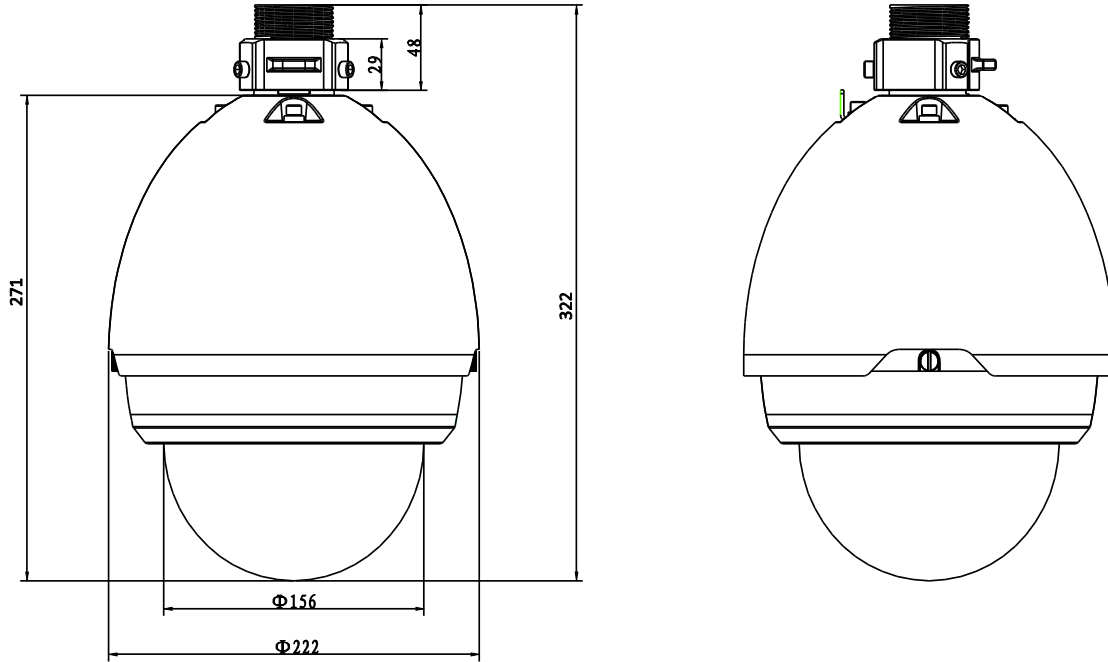

DH-SD65118/120/130-HN

Dimensions (mm)

Accessories

DH-69FB	DH-PFA111	Power Supply