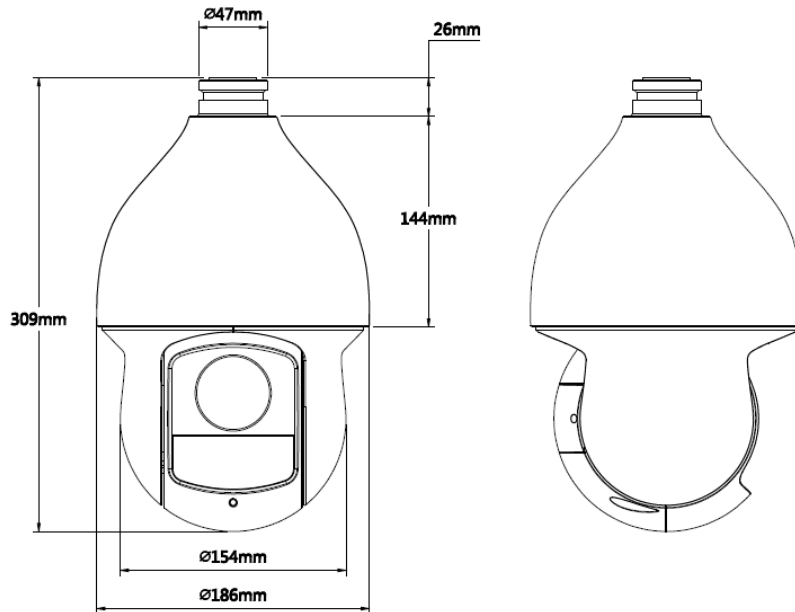

DH-SD59212S/220S/230S-HN

Dimensions (mm)

Accessories

DH-PFB300S	DH-PFA110	Power Supply