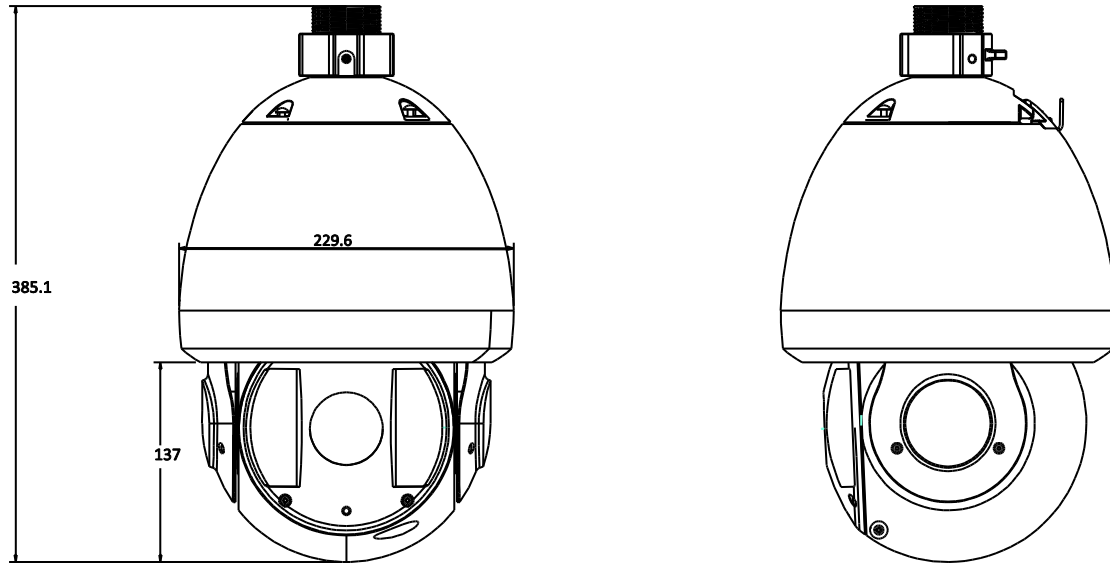

## DH-SD6980/80C-HN

Resolution		1.3M(1280×960)/720P(1280×720)/D1(704×576/704×480)/CIF(352×288/352×240)	
Frame Rate	Main Stream	1.3M(1~15fps), 720P(1 ~ 25/30fps)	1.3M(1~25/30fps), 720P(1 ~ 25/30fps)
	Sub Stream	D1/CIF(1 ~ 25/30fps)	
Bit Rate		H.264: 56K ~ 8192Kbps, MJPEG: 56K ~ 20480Kbps	
<b>Audio</b>			
Compression		G.711a / G.711u(32kbps) / PCM(128kbps)	
Interface		1/1 channel In/Out	
<b>Network</b>			
Ethernet		RJ-45 (10/100Base-T)	
Protocol		IPv4/IPv6, HTTP, HTTPS, SSL, TCP/IP, UDP, UPnP, ICMP, IGMP, SNMP, RTSP, RTP, SMTP, NTP, DHCP, DNS, PPPOE, DDNS, FTP, IP Filter, QoS, Bonjour	
ONVIF		ONVIF Profile S	
Max. User Access		20 users	
Smart Phone		iPhone, iPad, Android, Windows Phone	
<b>Auxiliary Interface</b>			
Memory Slot		Micro SD, Max 64GB	
RS485		1	
Alarm		7/2 channel In/Out	
<b>General</b>			
Power Supply		AC 24V/3A (±10%) / DC12V optional	
Power Consumption		17W, 35W(IR on, Heater on)	
Working Temperature		-40°C ~ 60°C / Less than 90% RH	
Ingress Protection		IP66	
Dimensions		Φ229.6(mm) x381.5(mm)	
Weight		7.0kg	

## Dimensions (mm)