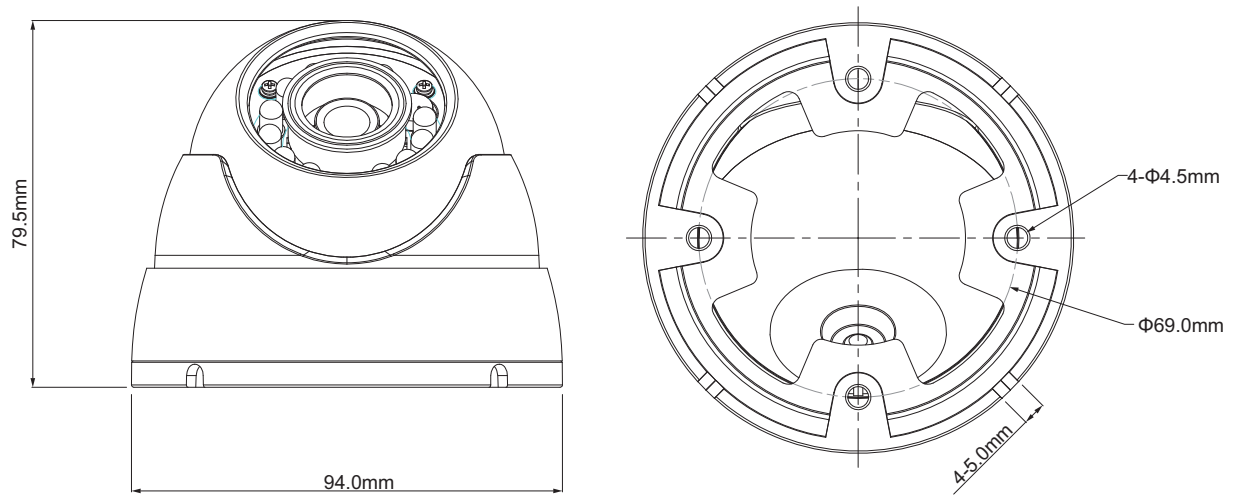

DH-HAC-HDW1100M

1Megapixel 720P Waterproof IR HDCVI Mini Dome Camera

Features

- 1/2.9" 1Megapixel CMOS
- 25/30fps@720P
- High speed, long distance real-time transmission
- Day/Night(ICR), AWB, AGC, BLC
- 3.6mm fixed lens (2.8mm, 6mm, 8mm optional)
- Max. IR LEDs length 20m, Smart IR
- IP66, DC12V

DH-HAC-HDW1100M

Technical Specifications

Model	DH-HAC-HDW1100MP	DH-HAC-HDW1100MN
Camera		
Image Sensor	1/2.9" 1Megapixel CMOS	
Effective Pixels	1280(H)×720(V)	
Electronic Shutter	1/50s~1/100,000s	1/60s~1/100,000s
Video Frame Rate	25fps@720P	30fps@720P
Synchronization	Internal	
Min. Illumination	0.01Lux@F1.2(AGC ON), 0Lux IR on	
Video Output	1-channel BNC HDCVI high definition video output	
Camera Features		
Max. IR LEDs Length	20m, Smart IR	
Day/Night	Auto(ICR) / Color / B/W	
Noise Reduction	2D	
Lens		
Focal Length	3.6mm (2.8mm, 6mm, 8mm optional)	
Mount Type	M12	
General		
Power Supply	DC12V±10%	
Power Consumption	Max 2.5W	
Working Environment	-30°C~+60°C / Less than 95%RH (no condensation)	
Transmission Distance	Over 500m via 75-3 coaxial cable	
Ingress Protection	IP66	
Dimensions	Φ94.0mm×79.5mm	
Weight	0.33kg	

DH-HAC-HDW1100M

Dimensions (mm)

Accessories (optional)