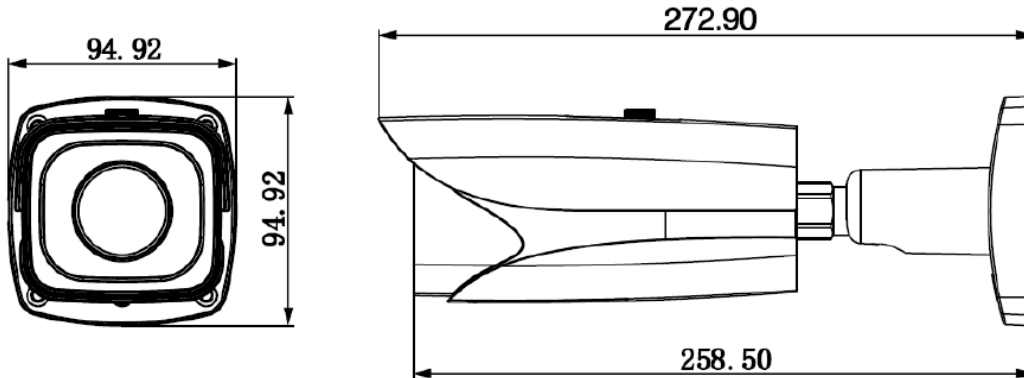

## Technical Specifications

<b>Model</b>	<b>DH-IPC-HFW81200E-Z</b>	
<b>Camera</b>		
Image Sensor	1/1.7" 12Megapixel CMOS	
Effective Pixels	4000(H)x3000(V)	
Scanning System	Progressive	
Electronic Shutter Speed	Auto/Manual, 1/3(4)~1/100000s	
Min. Illumination	0.05Lux/F1.4(Color); 0Lux/F1.4(IR on)	
S/N Ratio	More than 50dB	
Video Output	1 channel BNC (1.0Vp-p,75Ω)	
<b>Camera Features</b>		
Max. IR LEDs Length	50m	
Day/Night	Auto(ICR)/Color/B/W	
Backlight Compensation	BLC / HLC / DWDR	
White Balance	Auto/Sunny/Night/Outdoor/Customized	
Gain Control	Auto/Manual	
Noise Reduction	3D	
Privacy Masking	Up to 4 areas	
EIS	Support	
Ultra Defog	Support	
Smart focus	Auto focus	
<b>Lens</b>		
Focal Length	4.1-16.4mm	
Max Aperture	F1.53	
Focus Control	Manual	
Angle of View	H: 84.5 ° ~ 34 °	
Lens Type	Zoom lens/Auto Iris	
<b>Video</b>		
Compression	H.264/H.264B/H.264H/ MJPEG	
Resolution	12M(4000x3000)/8M(4096x2160)/8M(3840x2160)/1080P(1920x1080)/720P(1280x720) /D1(704x576) /CIF(352x288)	
Frame Rate	Main Stream	12M(1~15fps)/8M(4096x2160) (1~25/30fps)
	Sub Stream	D1/CIF(1 ~ 25/30fps)
	Third Stream	1080P/720P/D1(1 ~ 25/30fps)
Bit Rate	H.264: 32Kbps~ 16Mbps	
ROI	Up to 4 areas	
<b>Audio</b>		
Compression	G.711a / G.711u/AAC	
Interface	1/1 channel In/Out	
<b>Smart Function(Optional)</b>		
Smart detection	Tripwire	
	Intrusion	
	Scene change	

## Dimensions (mm)