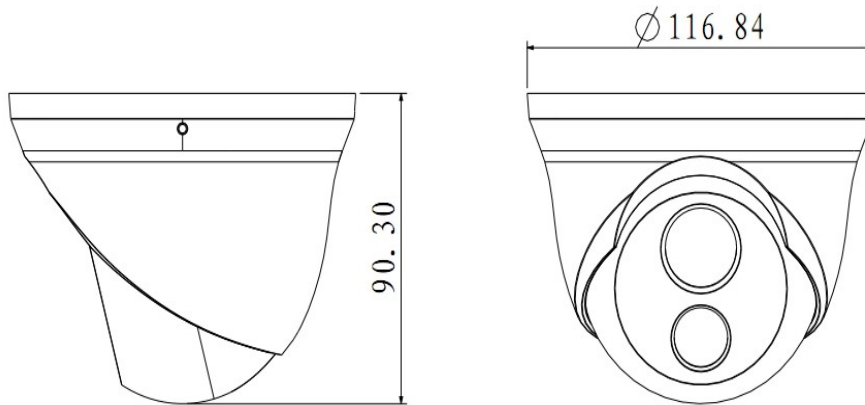

DH-CA-DW191M

Mega-HDIS Water-proof IR Dome Camera

Features

- 1/3" 1.3Mega HDIS
- High resolution of 800TVL
- Day/Night(ICR), 3DNR, AWB, AGC, BLC
- 3.6mm fixed lens (2.8mm, 6mm, 8mm optional)
- Max. IR LEDs length 30m, Smart IR
- IP66, DC12V

DH-CA-DW191M

Technical Specifications

Model	DH-CA-DW191M
Camera	
Image Sensor	1/3" 1.3 Mega HDIS
Effective Pixels	1280(H) x960(V)
Horizontal Resolution	800TVL
Electronic Shutter	4/25s~1/45,000s
Synchronization	Internal
Min. Illumination	0.01Lux@F1.2(AGC ON),0Lux IR on
S/N Ratio	More than 65dB(AGC Off)
Video Output	1Vp-p Composite Output (75Ω/BNC)
Camera Features	
Max. IR LEDs Length	30m, Smart IR
Day/Night	Auto(ICR) / Color / B/W
Backlight Compensation	BLC
White Balance	Auto
Gain Control	Auto
Noise Reduction	3D
Lens	
Focal Length	3.6mm (2.8mm, 6mm, 8mm optional)
Mount Type	M12
General	
Power Supply	DC12V±10%
Power Consumption	Max 5.5W
Working Environment	-40°C~+60°C / Less than 95%RH
Ingress Protection	IP66
Dimensions	Φ116.8mm x 90.3mm
Weight	600g

DH-CA-DW191M

Dimensions (mm)

Accessories (optional)