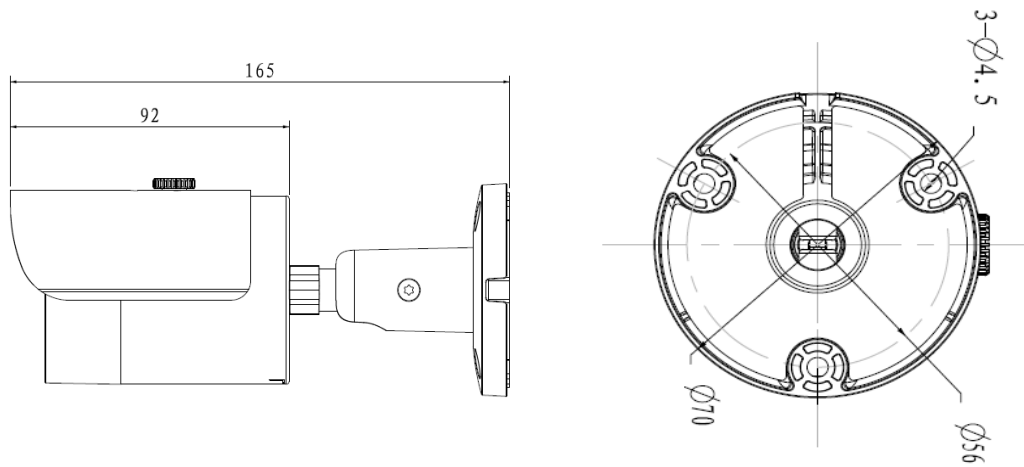

DH-IPC-HFW4221S

Dimensions (mm)

Accessories (optional)

PFA134	PFA150	PFA151

Dahua Technology Co., Ltd. 1187BinAn Road, Binjiang District, Hangzhou, China

Tel: 66956096-09126017817-09107616575

email:imensazaa@gmail.com

www.irandahua.com