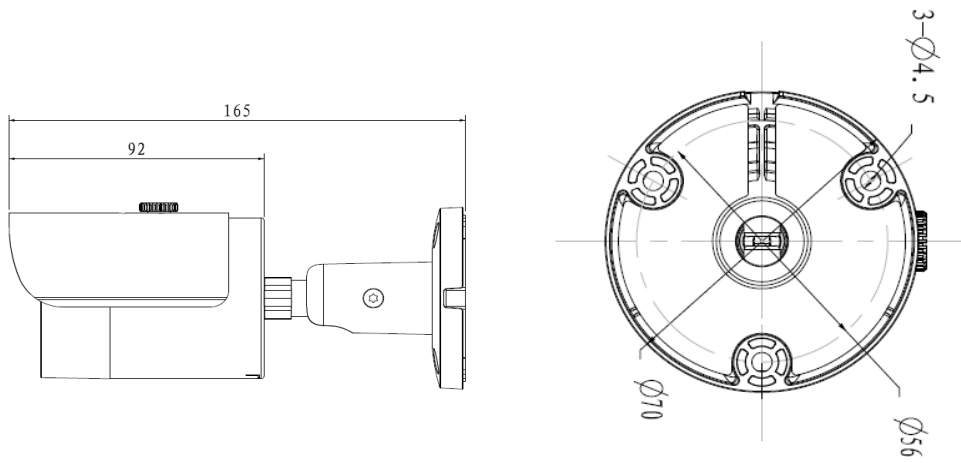

## Technical Specifications

<b>Model</b>	<b>DH-IPC-HFW4220S</b>	
<b>Camera</b>		
Image Sensor	1/2.8" 2Megapixel progressive scan CMOS	
Effective Pixels	1920(H)x1080(V)	
Scanning System	Progressive	
Electronic Shutter Speed	Auto/Manual, 1/3(4)~1/100000s	
Min. Illumination	0.01Lux/F2.0 (Color), 0Lux/F2.0(IR on)	
S/N Ratio	More than 50dB	
Video Output	N/A	
<b>Camera Features</b>		
Max. IR LEDs Length	30m	
Day/Night	Auto(ICR)/Color/B/W	
Backlight Compensation	BLC / HLC / DWDR	
White Balance	Auto/Sunny/Night/Outdoor/Customized	
Gain Control	Auto/Manual	
Noise Reduction	3D	
Privacy Masking	Up to 4 areas	
<b>Lens</b>		
Focal Length	3.6mm (6mm optional)	
Max Aperture	F2.0(F2.0)	
Focus Control	Manual	
Angle of View	H:84°(56°)	
Lens Type	Fixed lens	
Mount Type	Board-in Type	
<b>Video</b>		
Compression	H.264/H.264B/H.264H/ MJPEG	
Resolution	1080P(1920×1080)/720P(1280×720)/ D1(704×576/704×480) / CIF(352×288/352×240)	
Frame Rate	Main Stream	1080P/720P(1 ~ 25/30fps)
	Sub Stream	D1/CIF(1 ~ 25/30fps)
	Third Stream	720P(1 ~ 13/4fps)
Bit Rate	H.264: 32K ~ 10Mbps	
Corridor Mode	Support	
<b>Audio</b>		
Compression	N/A	
Interface	N/A	
<b>Smart Function</b>		
Smart detection	Tripwire	
	Intrusion	
	Abandoned/Missing	
	Scene Change	
	Audio detect	

## DH-IPC-HFW4220S

	Face detect
<b>Network</b>	
Ethernet	RJ-45 (10/100Base-T)
Wi-Fi	N/A
Protocol	IPv4/IPv6, HTTP, HTTPS, SSL, TCP/IP, UDP, UPnP, ICMP, IGMP, SNMP, RTSP, RTP, SMTP, NTP, DHCP, DNS, PPPOE, DDNS, FTP, IP Filter, QoS, Bonjour, 802.1x
Compatibility	ONVIF, PSIA, CGI
Max. User Access	20 users
Smart Phone	iPhone, iPad, Android, Windows Phone
<b>Auxiliary Interface</b>	
Memory Slot	N/A
RS485	N/A
Alarm	N/A
PIR Sensor Range	N/A
<b>General</b>	
Power Supply	DC12V, PoE (802.3af)
Power Consumption	< 4.5W
Working Environment	-30°C~+60°C, Less than 95% RH
Ingress Protection	IP67
Vandal Resistance	N/A
Dimensions	Φ 70mm×165mm
Weight	0.42kg

## Dimensions (mm)