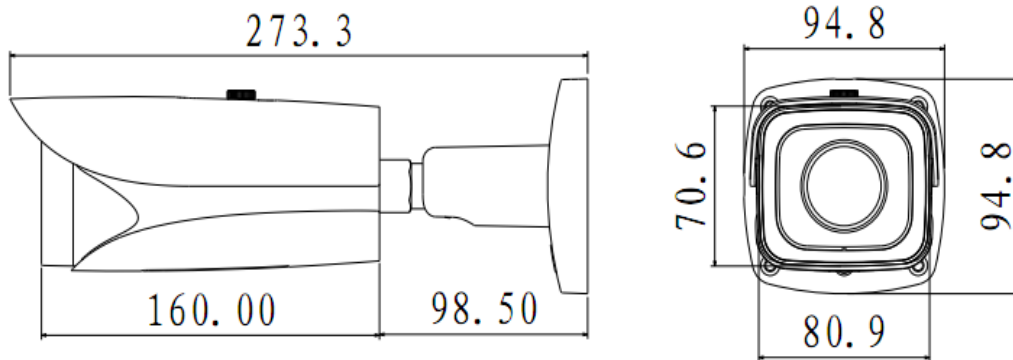

## DH-IPC-HFW8281E-Z

- Technical Specifications**

Model	DH-IPC-HFW8281EP-Z	DH-IPC-HFW8281EN-Z
<b>Camera</b>		
Image Sensor	1/1.9" 2Megapixel CMOS	
Effective Pixels	1920(H)x1080(V)	
Scanning System	Progressive	
Electronic Shutter Speed	Auto/Manual, 1/3~1/10000s	Auto/Manual, 1/4~1/10000s
Min. Illumination	0.005Lux/F1.65 (Color),0Lux/F1.65(IR on)	
S/N Ratio	More than 50dB	
Video Output	1 port	
<b>Camera Features</b>		
Max. IR LEDs Length	50m	
Day/Night	Auto(ICR)/Color/B/W	
Backlight Compensation	BLC / HLC / WDR(120 dB)	
White Balance	Auto/Manual	
Gain Control	Auto/Manual	
Noise Reduction	3D	
Privacy Masking	Up to 4 areas	
EIS	Support	
Ultra Defog	Support	
<b>Lens</b>		
Focal Length	4~8mm motorized	
Max Aperture	F1.65	
Focus Control	Auto	
Angle of View	H:90°(Wide)~58°(Tele)	
Lens Type	Motorized /Auto Iris(DC)	
Mount Type	Board-in type	
<b>Video</b>		
Compression	H.264/H.264B/H.264H/MJPEG	
Resolution	1080P(1920×1080)/720P(1280×720)/D1(704×576)/CIF(352×288)	1080P(1920×1080)/720P(1280×720)/D1(704×480)/CIF(352×240)
Frame Rate	Main Stream	1080P/720P(1 ~ 50/60fps)
	Sub Stream	D1/CIF(1 ~ 25/30fps)
	Third Stream	1080P/720P/D1(1 ~ 25/30fps)
Bit Rate	H.264: 32K ~ 8192Kbps	
ROI	Up to 4 areas	
<b>Audio</b>		
Compression	G.711a/G.711u	
Interface	1/1 channel In/Out	
<b>Smart Function</b>		
	Tripwire	

## Dimensions (mm)