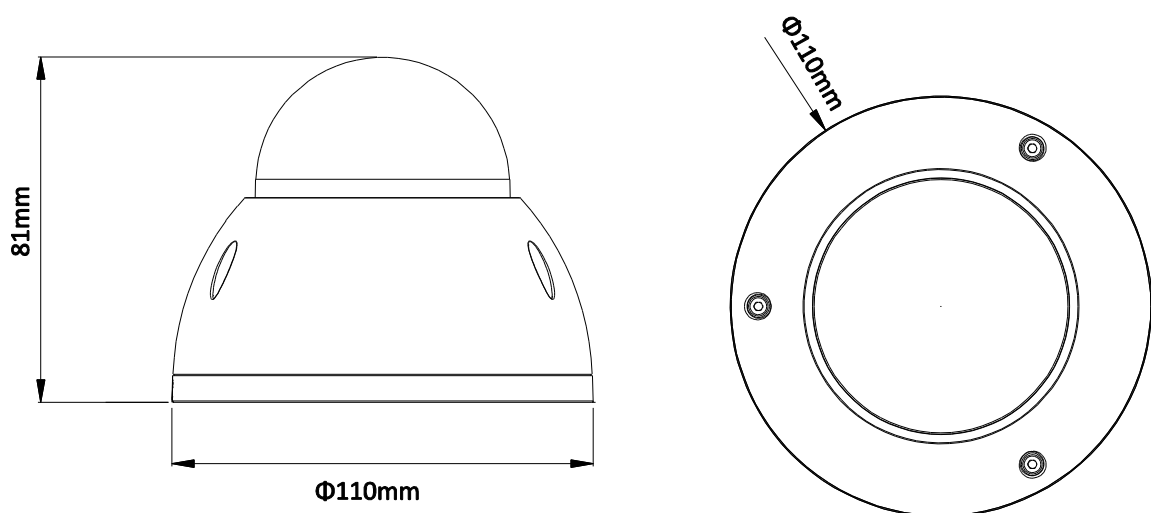

DH-IPC-HDBW4220E(-AS)

	Face detect
Network	
Ethernet	RJ-45 (10/100Base-T)
Wi-Fi	N/A
Protocol	IPv4/IPv6, HTTP, HTTPS, SSL, TCP/IP, UDP, UPnP, ICMP, IGMP, SNMP, RTSP, RTP, SMTP, NTP, DHCP, DNS, PPPOE, DDNS, FTP, IP Filter, QoS, Bonjour, 802.1x
Compatibility	ONVIF PSIA CGI
Max. User Access	20 users
Smart Phone	iPhone, iPad, Android, Windows Phone
Auxiliary Interface	
Memory Slot	Micro SD Max 128GB(only for -AS)
RS485	N/A
Alarm	1/1 channel In/Out(only for -AS)
PIR Sensor Range	N/A
General	
Power Supply	DC12V, PoE (802.3af)
Power Consumption	<4W
Working Environment	-30°C~+60°C, Less than 95% RH
Ingress Protection	IP67
Vandal Resistance	IK10
Dimensions	Φ110mm×81mm
Weight	0.33kg(with package 0.47kg)

Dimensions (mm)