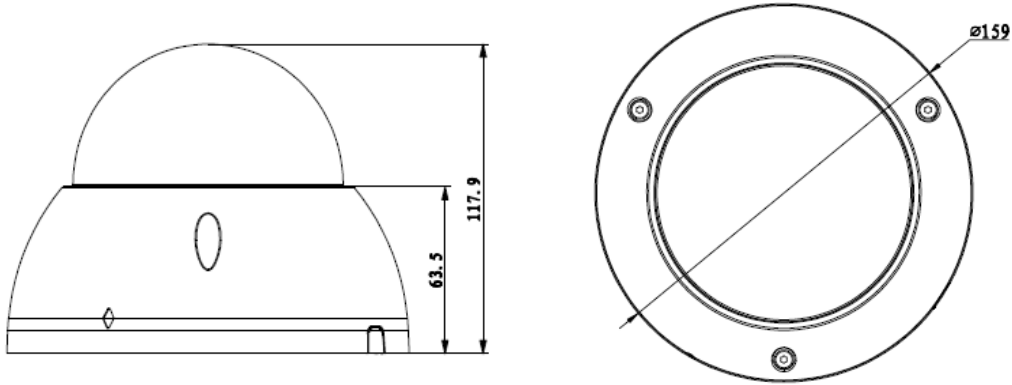

DH-IPC-HDBW8331E-Z

Dimensions (mm)

Dahua Technology Co., Ltd. 1187BinAn Road, Binjiang District, Hangzhou, China
Tel: 66956096-09126017817-09107616575
email:imensazaa@gmail.com
www.irandahua.com